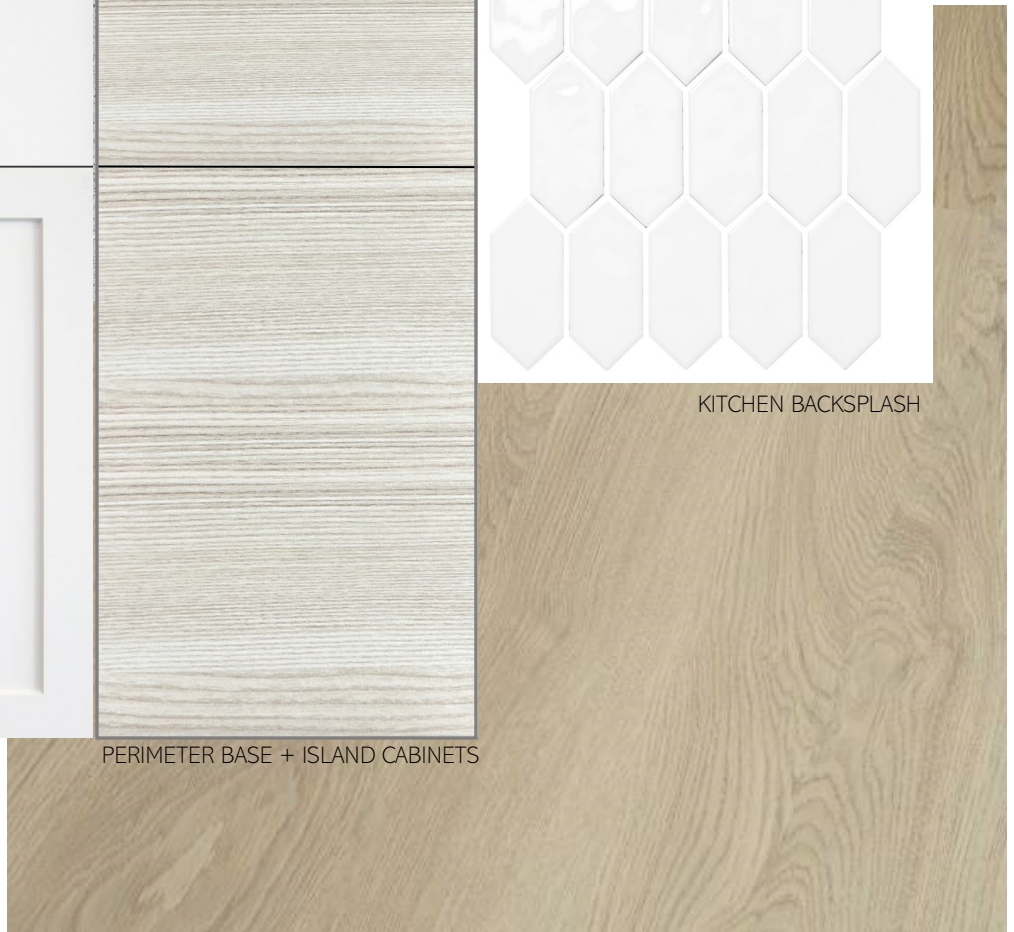

Interior Color Palette #3

KITCHEN

KITCHEN COUNTERTOPS

INTERIOR PAINT
Walls, Ceiling, Trim, Doors

OPTIONAL ACCENT COLOR
Walls & Ceiling

PERIMETER UPPER CABINETS

PERIMETER BASE + ISLAND CABINETS

CABINET HARDWARE

KITCHEN BACKSPLASH

LVT FLOORING

Interior Color Palette #3

KITCHEN

KITCHEN COUNTERTOPS

INTERIOR PAINT
Walls, Ceiling, Trim, Doors

OPTIONAL ACCENT COLOR
Walls & Ceiling

PERIMETER UPPER CABINETS

PERIMETER BASE + ISLAND CABINETS

KITCHEN BACKSPLASH

CABINET HARDWARE

HARDWOOD FLOORING

Interior Color Palette #3

PRIMARY BATH

INTERIOR PAINT
Walls, Ceiling, Trim, Doors

OPTIONAL ACCENT COLOR
Walls & Ceiling