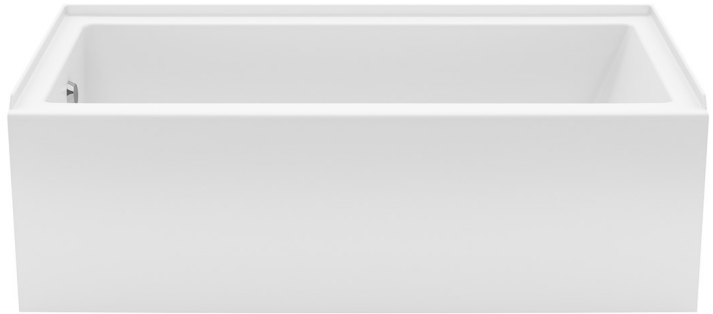

SHOWER TRIM

ROMAN TUB FILLER
(REDWOOD PLAN ONLY)

TOILET

FREE-STANDING TUB
(REDWOOD PLAN ONLY)

SECONDARY BATH
SINGLE HANDLE FAUCET(S)

SECONDARY BATH SINK(S)

SECONDARY TUB / SHOWER TRIM

SECONDARY BATH TUB

KITCHEN FAUCET

KITCHEN SINK

LAUNDRY FAUCET

LAUNDRY SINK (PER PLAN)

ADU MINI BAR FAUCET

ADU SINK (CASCADE PLAN ONLY)

BATH ACCESSORIES