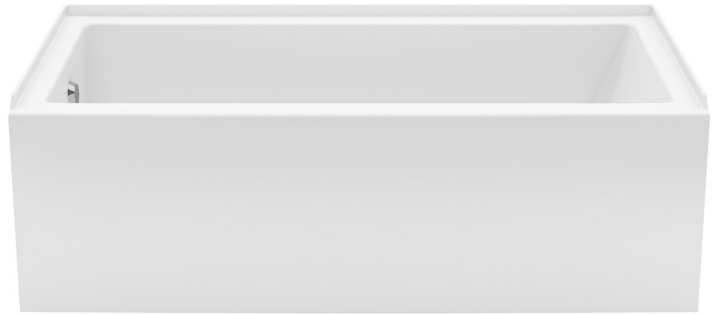

SHOWER TRIM

ROMAN TUB FILLER
(REDWOOD PLAN ONLY)

TOILET

FREE-STANDING TUB
(REDWOOD PLAN ONLY)

SECONDARY BATH
SINGLE HANDLE FAUCET(S)

SECONDARY BATH SINK(S)

SECONDARY TUB / SHOWER TRIM

SECONDARY BATH TUB

KITCHEN FAUCET

KITCHEN SINK

LAUNDRY FAUCET

LAUNDRY SINK (PER PLAN)

ADU MINI BAR FAUCET

ADU SINK (CASCADE PLAN ONLY)

BATH ACCESSORIES